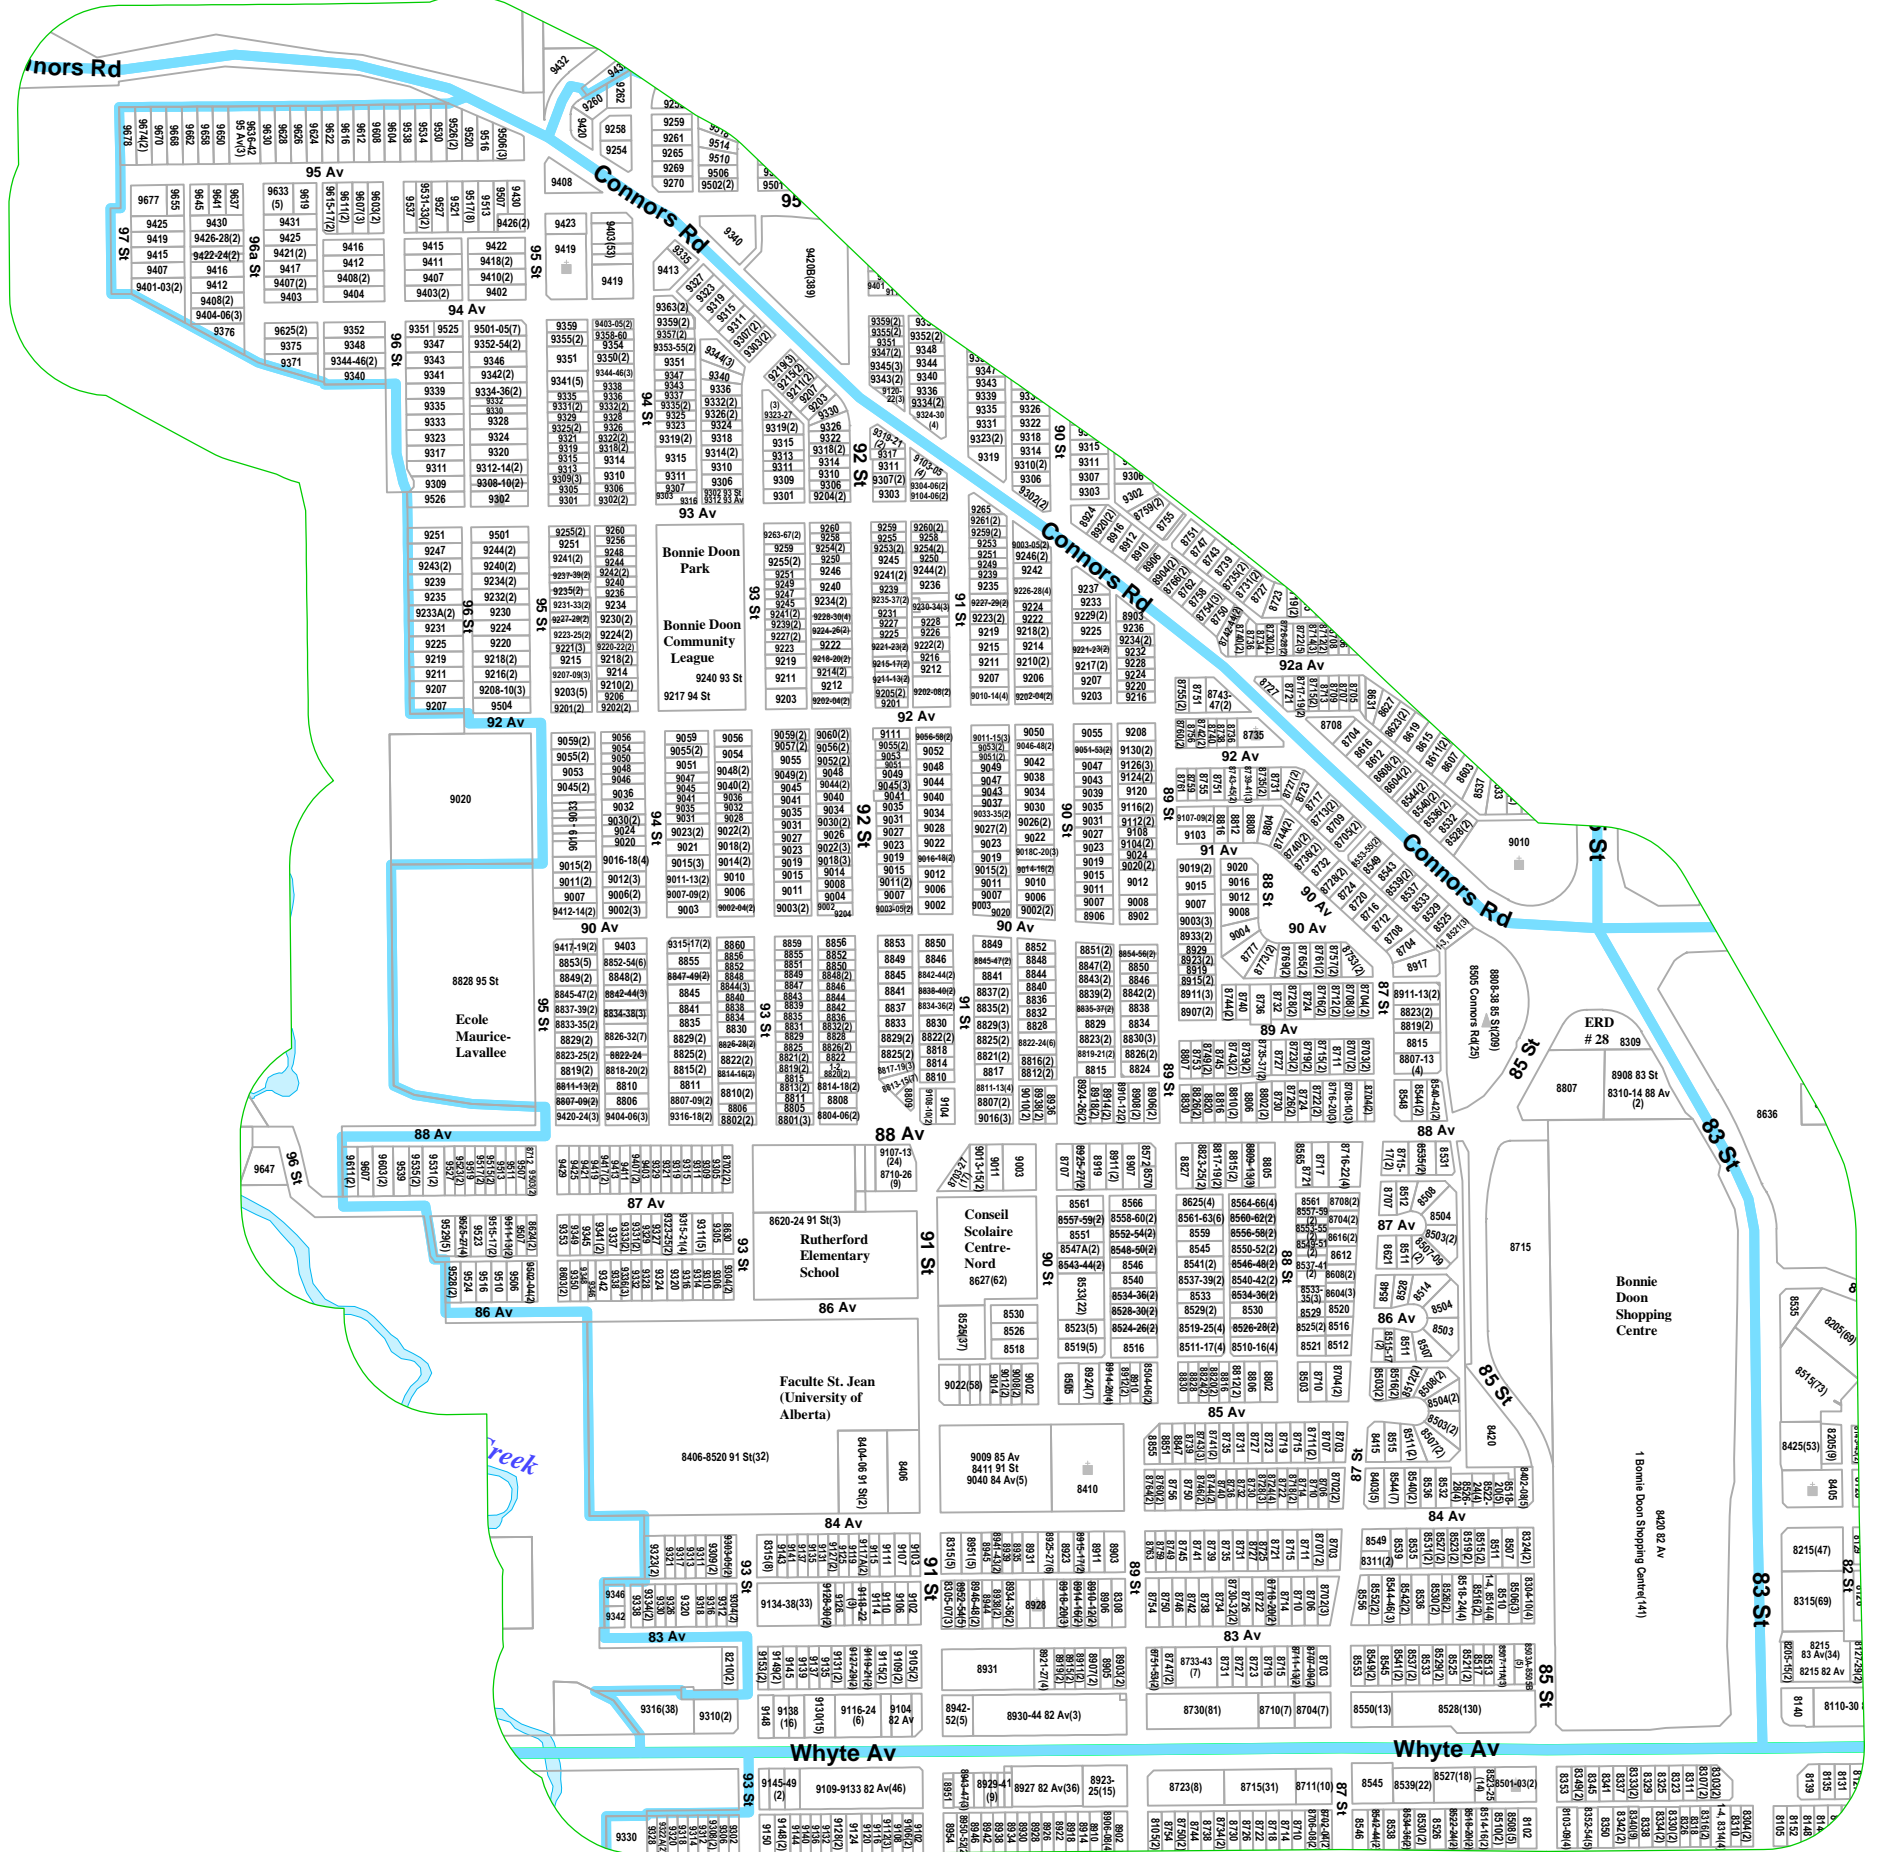

BONNIE DOON WARD 08

Address Schema
18311
18311 (58)
18311 - 18391 101 ST (50)

One Addressed Object
One Addressed Object with Multiple Units
Addressed Objects in the Range Of and Number Of Addressed Objects and/or Units

Map compiled by:
Geospatial Services
Urban Planning and Environment Branch

Compiled 4/15/2016

Scale 1 : 7,435